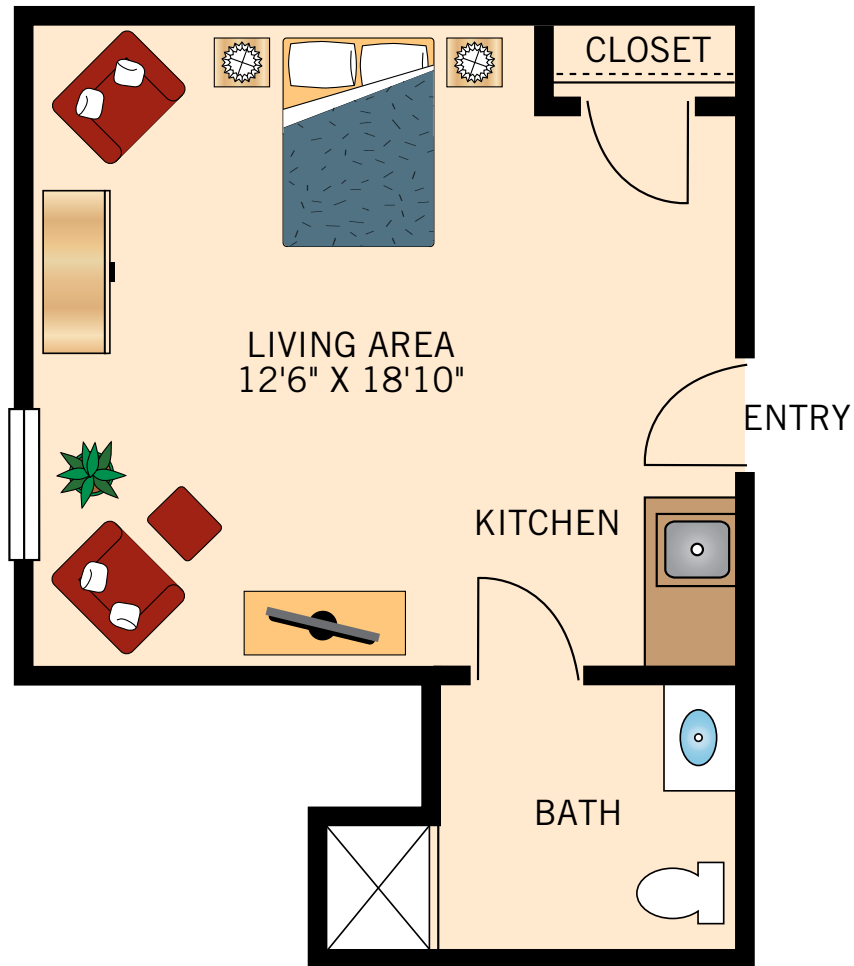

ONE BEDROOM

567 Square Feet

Floor plans are not to scale and are shown for comparative purposes only.
Actual apartment floor plans may have minor variations.

TWO BEDROOM

812 Square Feet

Floor plans are not to scale and are shown for comparative purposes only.
Actual apartment floor plans may have minor variations.

STUDIO

356 Square Feet

Floor plans are not to scale and are shown for comparative purposes only.
Actual apartment floor plans may have minor variations.

STUDIO

399 Square Feet

Floor plans are not to scale and are shown for comparative purposes only.
Actual apartment floor plans may have minor variations.

PRIVATE SUITE

311 Square Feet

Floor plans are not to scale and are shown for comparative purposes only.
Actual apartment floor plans may have minor variations.

SHARED ACCOMMODATION

354 Square Feet

Floor plans are not to scale and are shown for comparative purposes only.
Actual apartment floor plans may have minor variations.