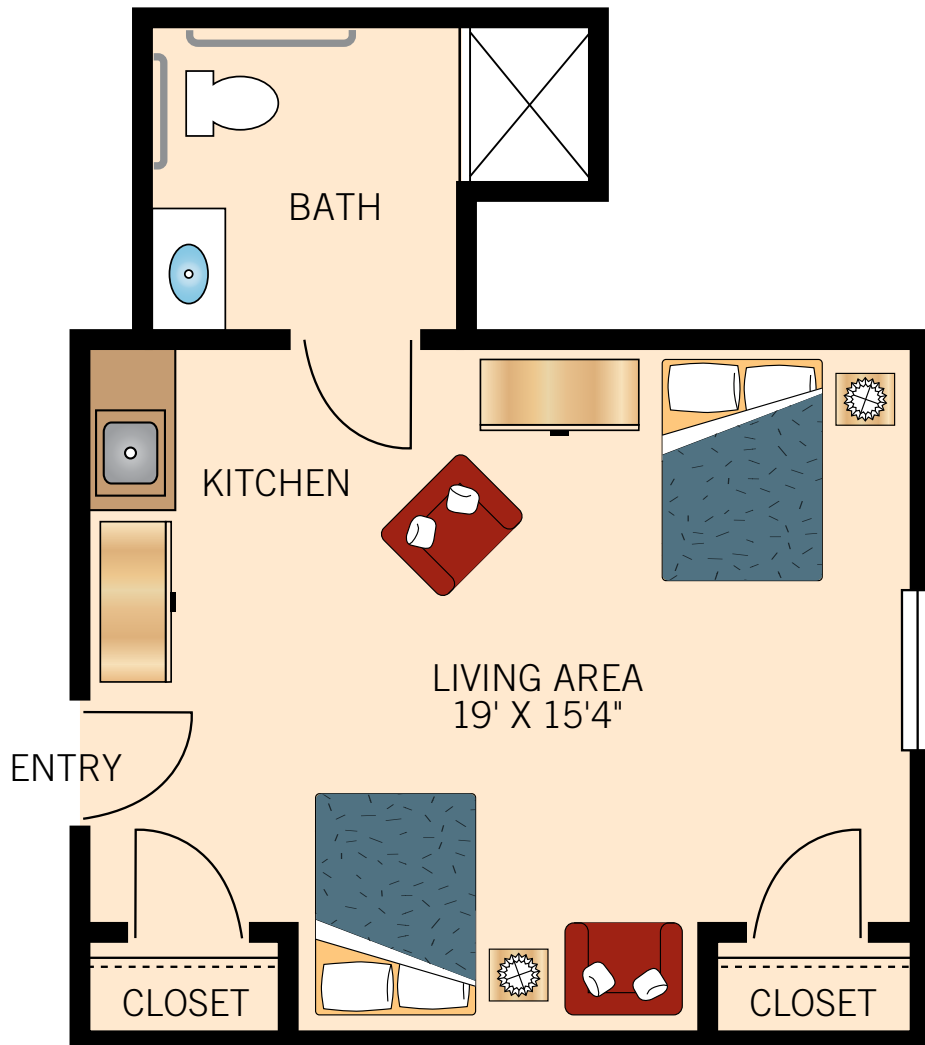

ONE BEDROOM

567 Square Feet

Floor plans are not to scale and are shown for comparative purposes only.
Actual apartment floor plans may have minor variations.

TWO BEDROOM

812 Square Feet

Floor plans are not to scale and are shown for comparative purposes only.
Actual apartment floor plans may have minor variations.

STUDIO

356 Square Feet

Floor plans are not to scale and are shown for comparative purposes only.
Actual apartment floor plans may have minor variations.

STUDIO

399 Square Feet

Floor plans are not to scale and are shown for comparative purposes only.
Actual apartment floor plans may have minor variations.

PRIVATE SUITE

311 Square Feet

Floor plans are not to scale and are shown for comparative purposes only.
Actual apartment floor plans may have minor variations.

SHARED ACCOMMODATION

354 Square Feet

Floor plans are not to scale and are shown for comparative purposes only.
Actual apartment floor plans may have minor variations.