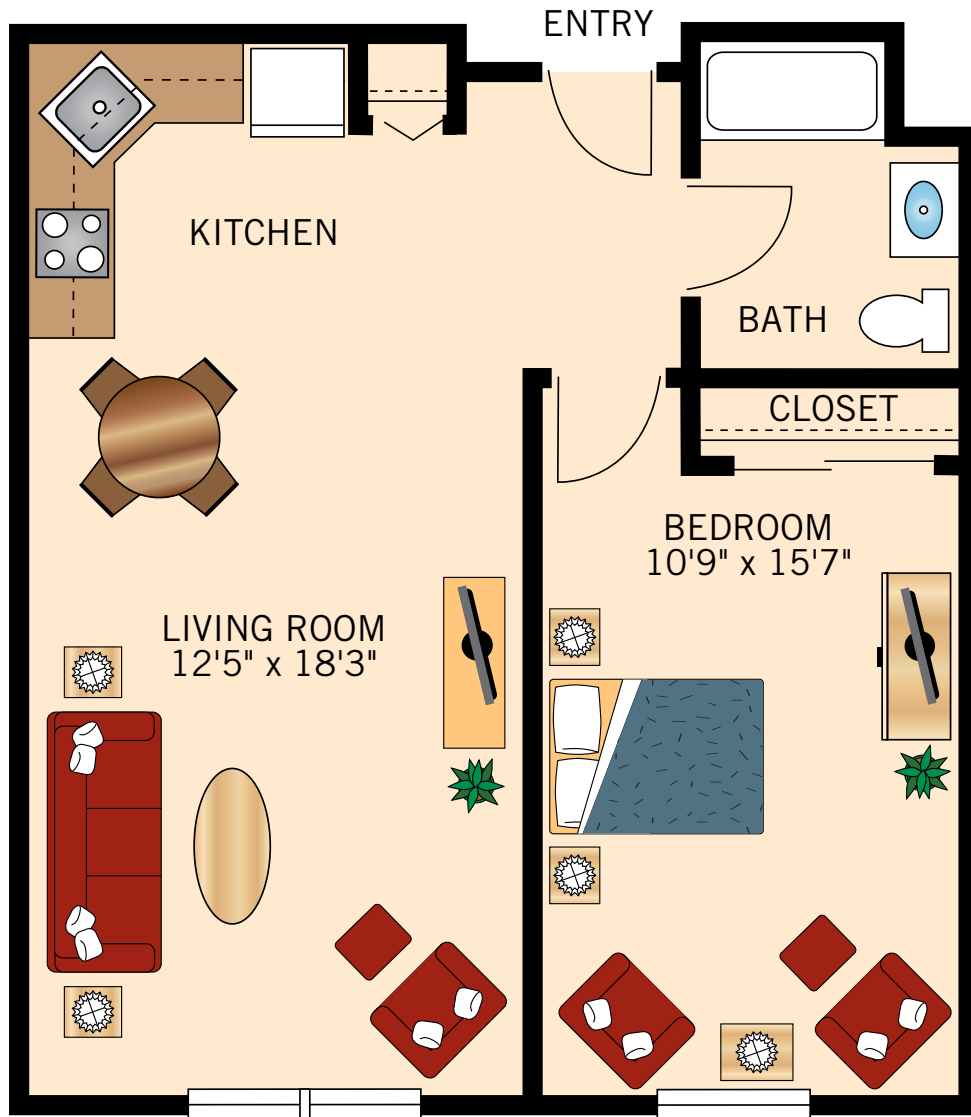

ONE BEDROOM

567 Square Feet

Floor plans are not to scale and are shown for comparative purposes only.
Actual apartment floor plans may have minor variations.

TWO BEDROOM

812 Square Feet

Floor plans are not to scale and are shown for comparative purposes only.
Actual apartment floor plans may have minor variations.

STUDIO

356 Square Feet

Floor plans are not to scale and are shown for comparative purposes only.
Actual apartment floor plans may have minor variations.

STUDIO

399 Square Feet

Floor plans are not to scale and are shown for comparative purposes only.
Actual apartment floor plans may have minor variations.

PRIVATE SUITE

311 Square Feet

Floor plans are not to scale and are shown for comparative purposes only.
Actual apartment floor plans may have minor variations.

SHARED ACCOMMODATION

354 Square Feet

Floor plans are not to scale and are shown for comparative purposes only.
Actual apartment floor plans may have minor variations.