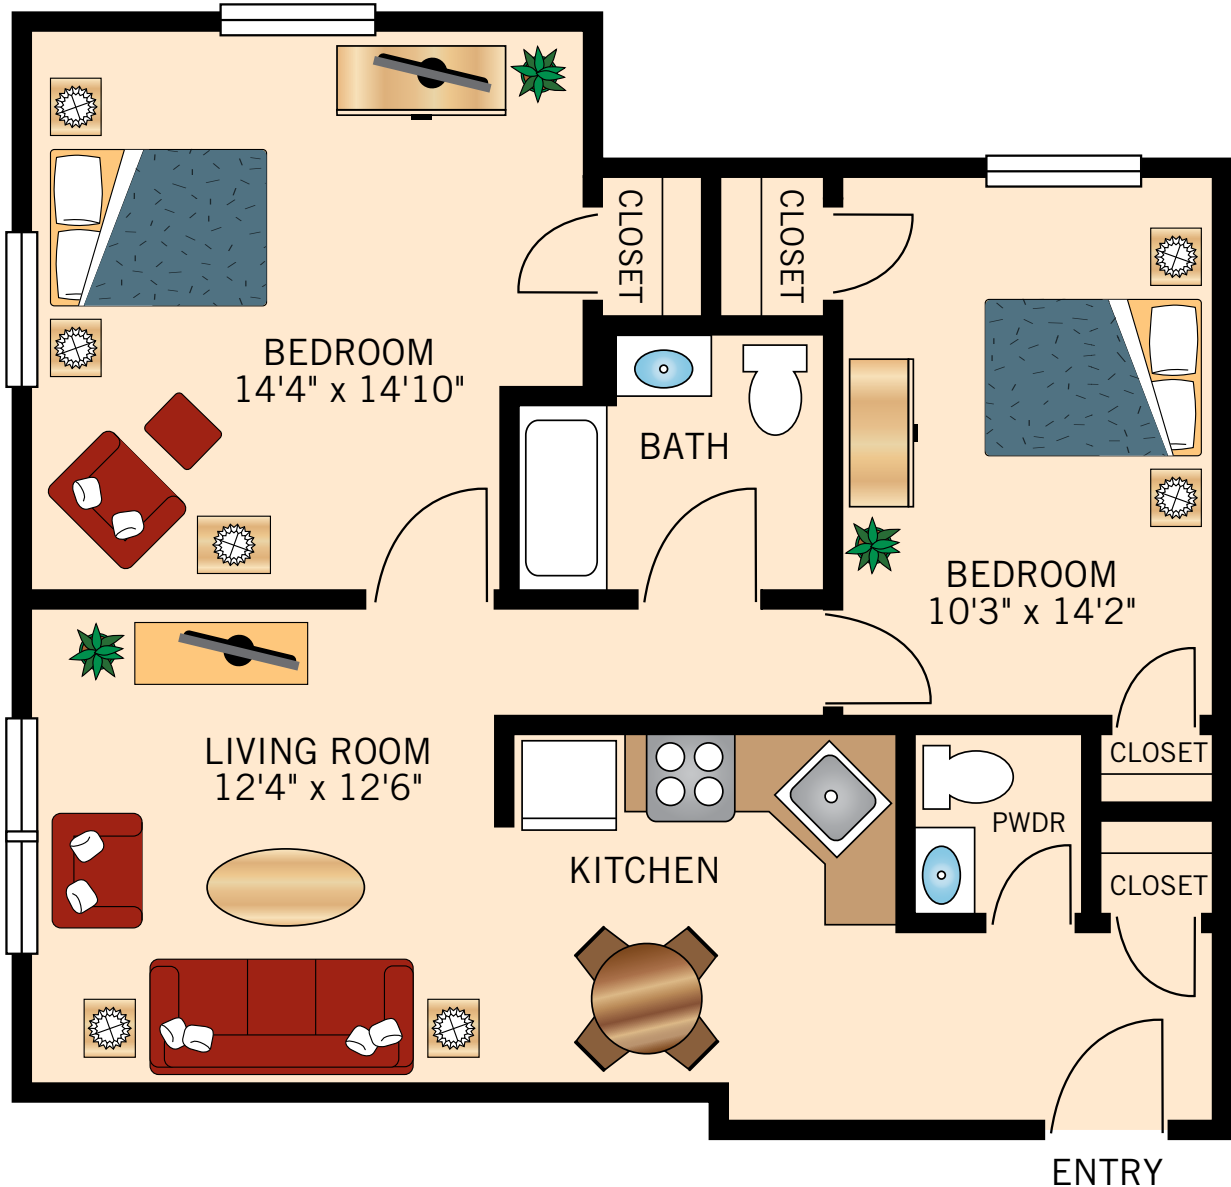

ONE BEDROOM

567 Square Feet

Floor plans are not to scale and are shown for comparative purposes only.
Actual apartment floor plans may have minor variations.

TWO BEDROOM

812 Square Feet

Floor plans are not to scale and are shown for comparative purposes only.
Actual apartment floor plans may have minor variations.

STUDIO

356 Square Feet

Floor plans are not to scale and are shown for comparative purposes only.
Actual apartment floor plans may have minor variations.

STUDIO

399 Square Feet

Floor plans are not to scale and are shown for comparative purposes only.
Actual apartment floor plans may have minor variations.

PRIVATE SUITE

311 Square Feet

Floor plans are not to scale and are shown for comparative purposes only.
Actual apartment floor plans may have minor variations.

SHARED ACCOMMODATION

354 Square Feet

Floor plans are not to scale and are shown for comparative purposes only.
Actual apartment floor plans may have minor variations.