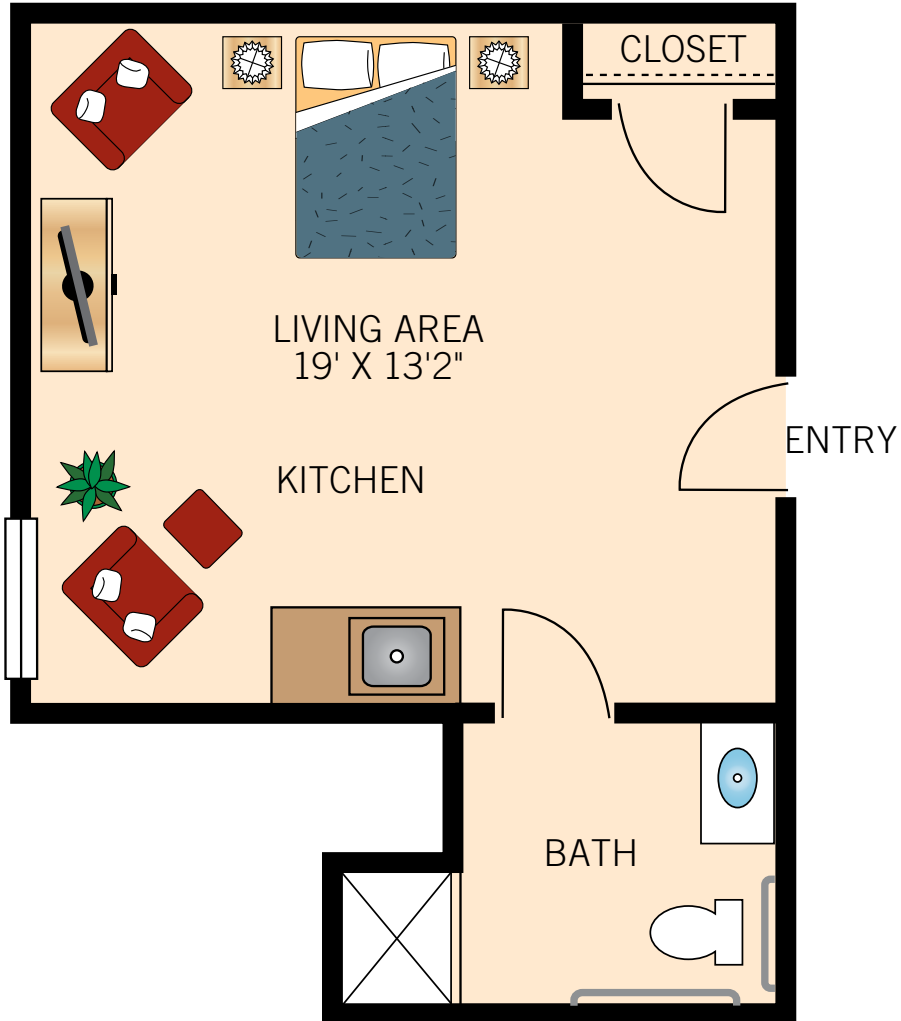

ONE BEDROOM

567 Square Feet

Floor plans are not to scale and are shown for comparative purposes only.
Actual apartment floor plans may have minor variations.

TWO BEDROOM

812 Square Feet

Floor plans are not to scale and are shown for comparative purposes only.
Actual apartment floor plans may have minor variations.

STUDIO

356 Square Feet

Floor plans are not to scale and are shown for comparative purposes only.
Actual apartment floor plans may have minor variations.

STUDIO

399 Square Feet

Floor plans are not to scale and are shown for comparative purposes only.
Actual apartment floor plans may have minor variations.

PRIVATE SUITE

311 Square Feet

Floor plans are not to scale and are shown for comparative purposes only.
Actual apartment floor plans may have minor variations.

SHARED ACCOMMODATION

354 Square Feet

Floor plans are not to scale and are shown for comparative purposes only.
Actual apartment floor plans may have minor variations.