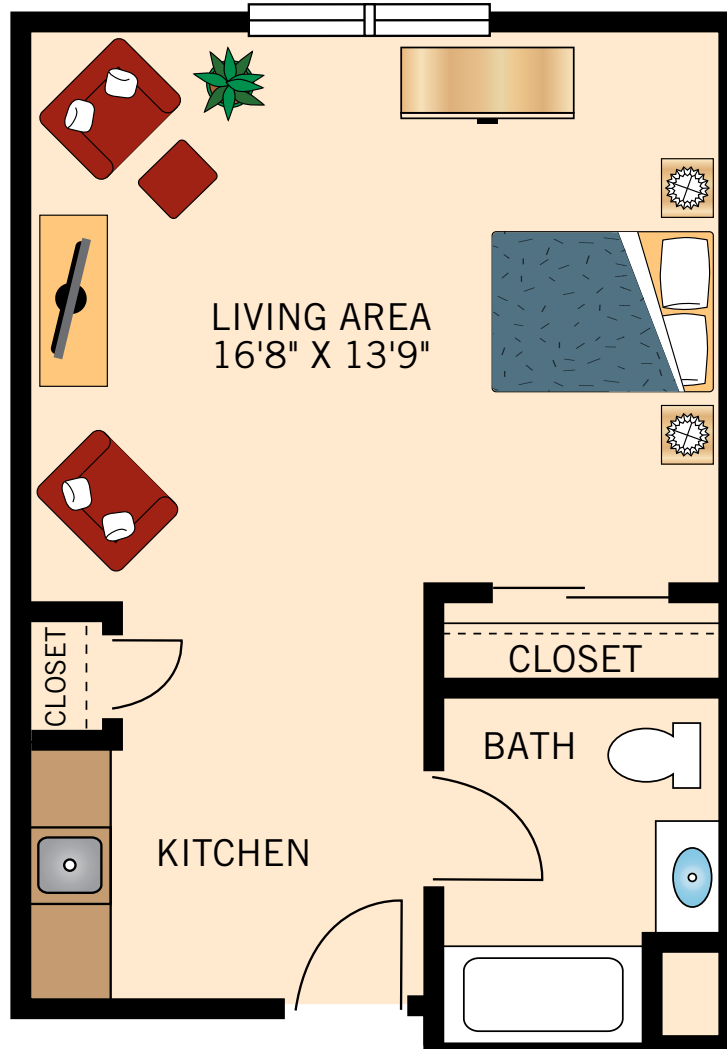

ONE BEDROOM

567 Square Feet

Floor plans are not to scale and are shown for comparative purposes only.
Actual apartment floor plans may have minor variations.

TWO BEDROOM

812 Square Feet

Floor plans are not to scale and are shown for comparative purposes only.
Actual apartment floor plans may have minor variations.

STUDIO

356 Square Feet

Floor plans are not to scale and are shown for comparative purposes only.
Actual apartment floor plans may have minor variations.

STUDIO

399 Square Feet

Floor plans are not to scale and are shown for comparative purposes only.
Actual apartment floor plans may have minor variations.

PRIVATE SUITE

311 Square Feet

Floor plans are not to scale and are shown for comparative purposes only.
Actual apartment floor plans may have minor variations.

SHARED ACCOMMODATION

354 Square Feet

Floor plans are not to scale and are shown for comparative purposes only.
Actual apartment floor plans may have minor variations.