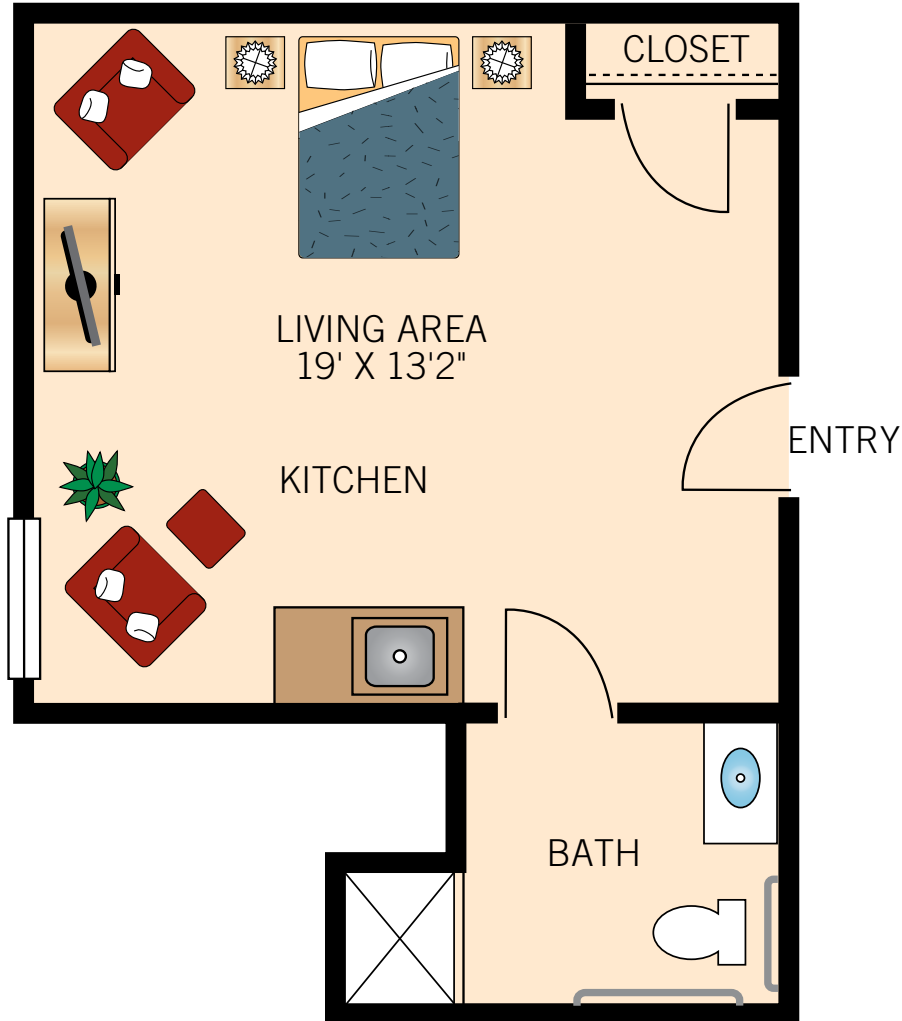

PRIVATE SUITE

311 Square Feet

Floor plans are not to scale and are shown for comparative purposes only.
Actual apartment floor plans may have minor variations.

SHARED ACCOMMODATION

354 Square Feet

Floor plans are not to scale and are shown for comparative purposes only.
Actual apartment floor plans may have minor variations.