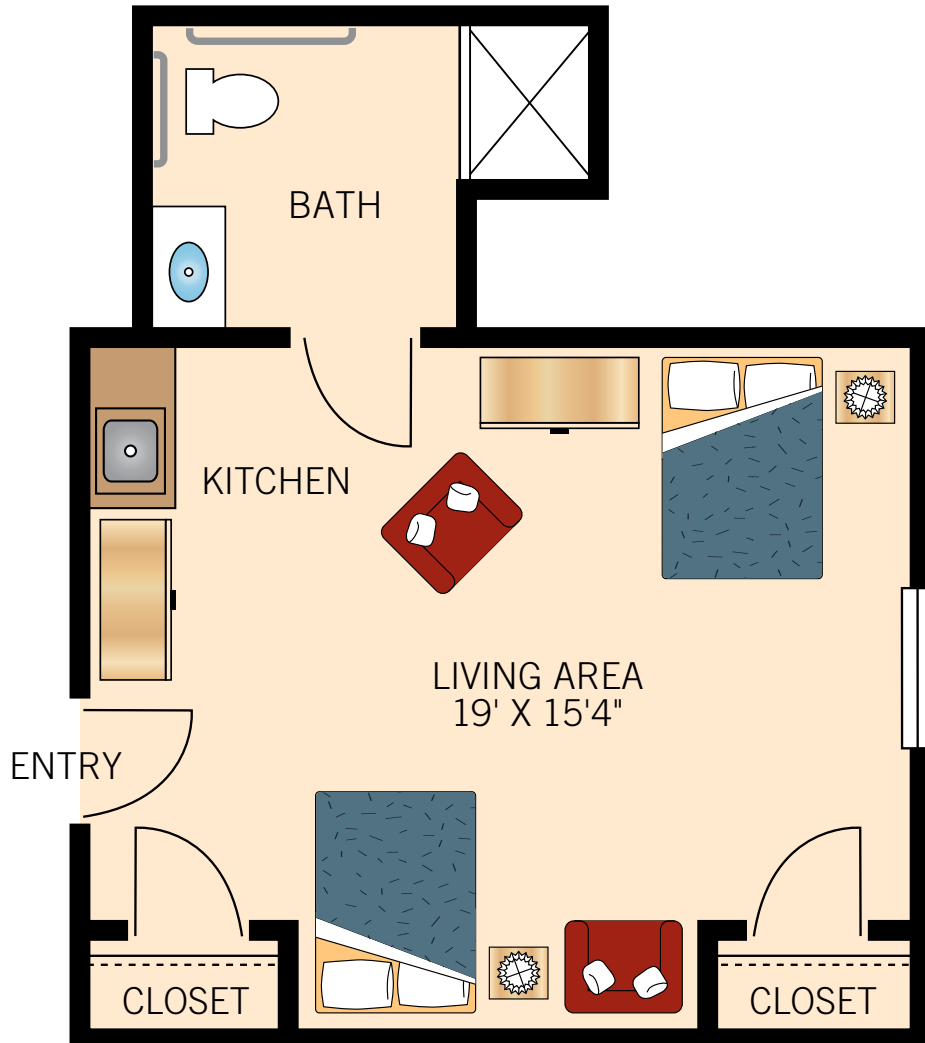

PRIVATE SUITE

311 Square Feet

Floor plans are not to scale and are shown for comparative purposes only.
Actual apartment floor plans may have minor variations.

SHARED ACCOMMODATION

354 Square Feet

Floor plans are not to scale and are shown for comparative purposes only.
Actual apartment floor plans may have minor variations.