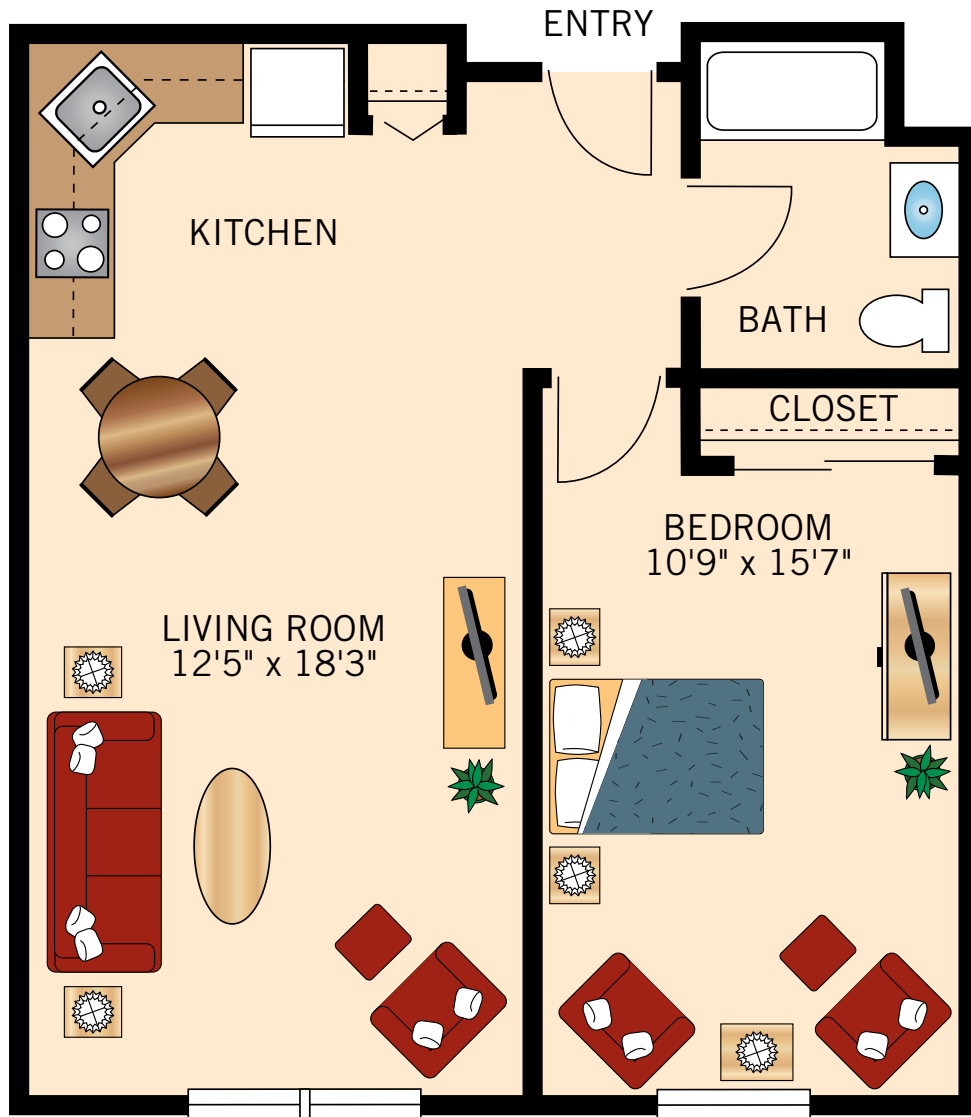

ONE BEDROOM

567 Square Feet

Floor plans are not to scale and are shown for comparative purposes only.
Actual apartment floor plans may have minor variations.

TWO BEDROOM

812 Square Feet

Floor plans are not to scale and are shown for comparative purposes only.
Actual apartment floor plans may have minor variations.

STUDIO

356 Square Feet

Floor plans are not to scale and are shown for comparative purposes only.
Actual apartment floor plans may have minor variations.

STUDIO

399 Square Feet

Floor plans are not to scale and are shown for comparative purposes only.
Actual apartment floor plans may have minor variations.