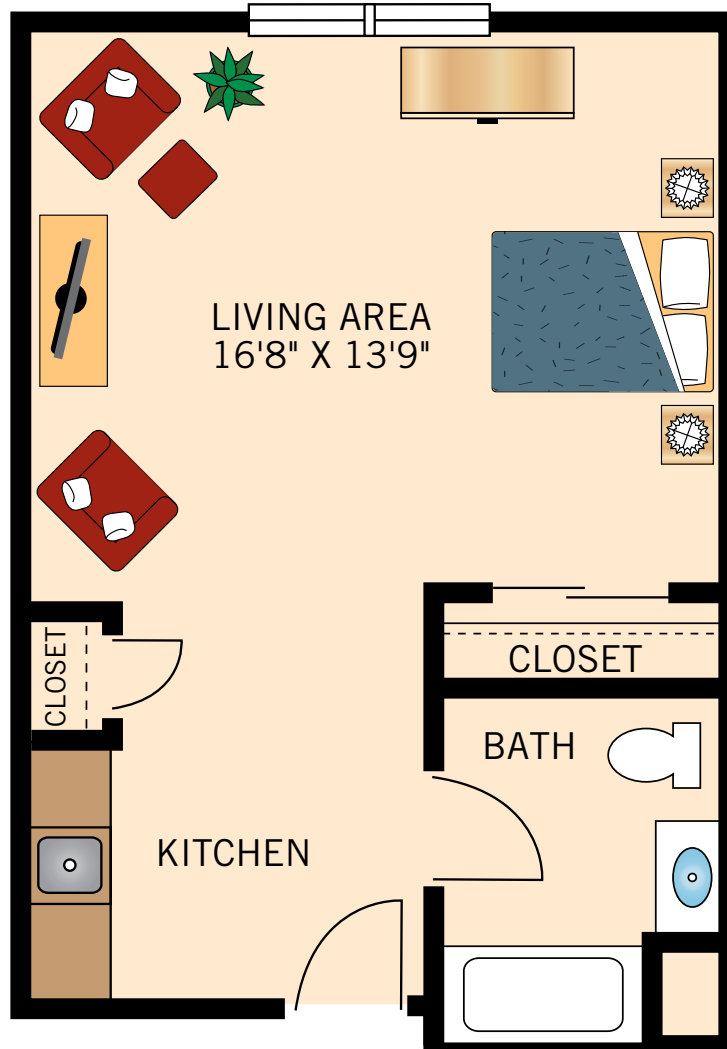

ONE BEDROOM

567 Square Feet

Floor plans are not to scale and are shown for comparative purposes only.
Actual apartment floor plans may have minor variations.

TWO BEDROOM

812 Square Feet

Floor plans are not to scale and are shown for comparative purposes only.
Actual apartment floor plans may have minor variations.

STUDIO

356 Square Feet

Floor plans are not to scale and are shown for comparative purposes only.
Actual apartment floor plans may have minor variations.

STUDIO

399 Square Feet

Floor plans are not to scale and are shown for comparative purposes only.
Actual apartment floor plans may have minor variations.