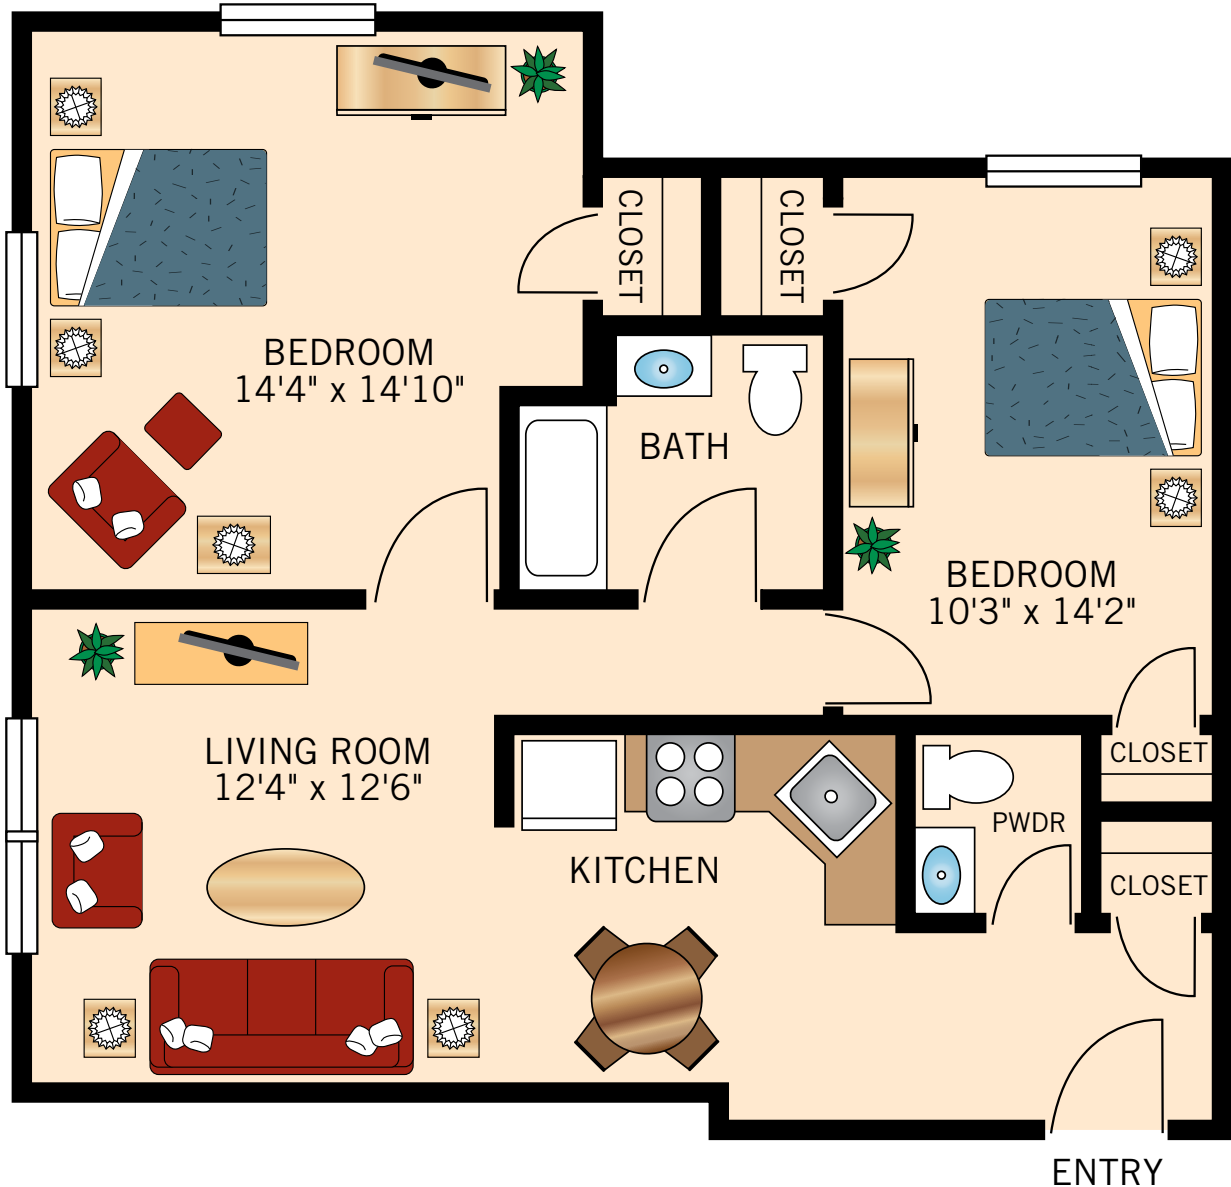

ONE BEDROOM

567 Square Feet

Floor plans are not to scale and are shown for comparative purposes only.
Actual apartment floor plans may have minor variations.

TWO BEDROOM

812 Square Feet

Floor plans are not to scale and are shown for comparative purposes only.
Actual apartment floor plans may have minor variations.

STUDIO

356 Square Feet

Floor plans are not to scale and are shown for comparative purposes only.
Actual apartment floor plans may have minor variations.

STUDIO

399 Square Feet

Floor plans are not to scale and are shown for comparative purposes only.
Actual apartment floor plans may have minor variations.