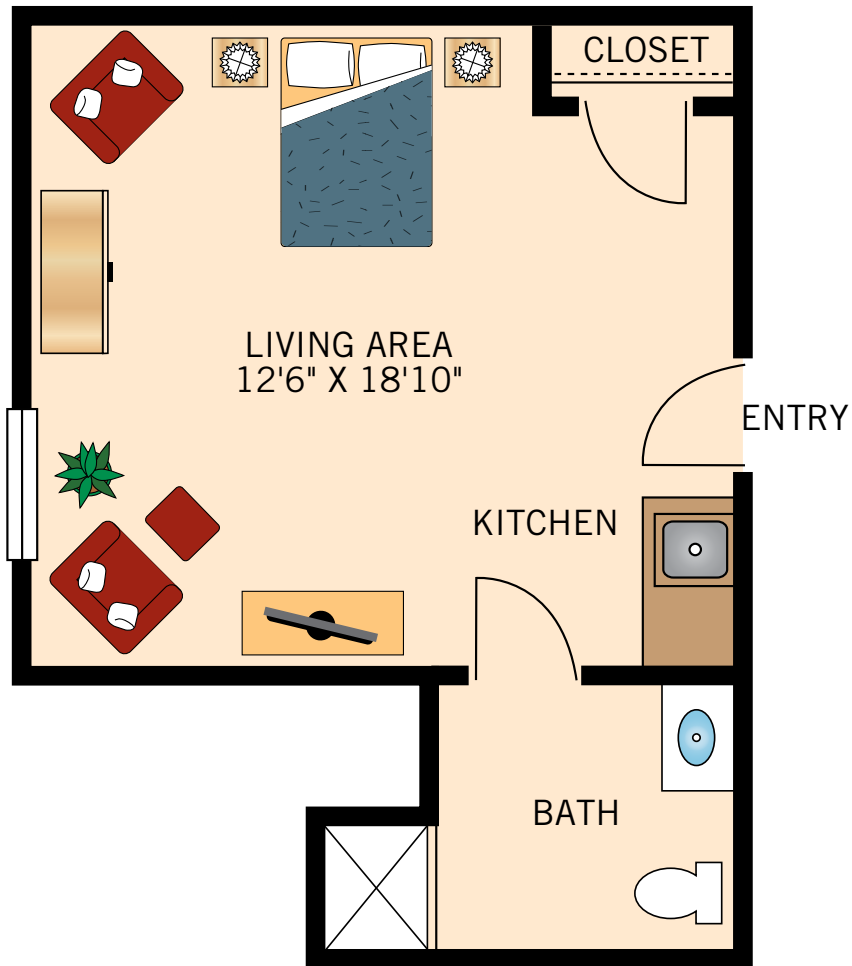

STUDIO

356 Square Feet

Floor plans are not to scale and are shown for comparative purposes only.
Actual apartment floor plans may have minor variations.

STUDIO

399 Square Feet

Floor plans are not to scale and are shown for comparative purposes only.
Actual apartment floor plans may have minor variations.