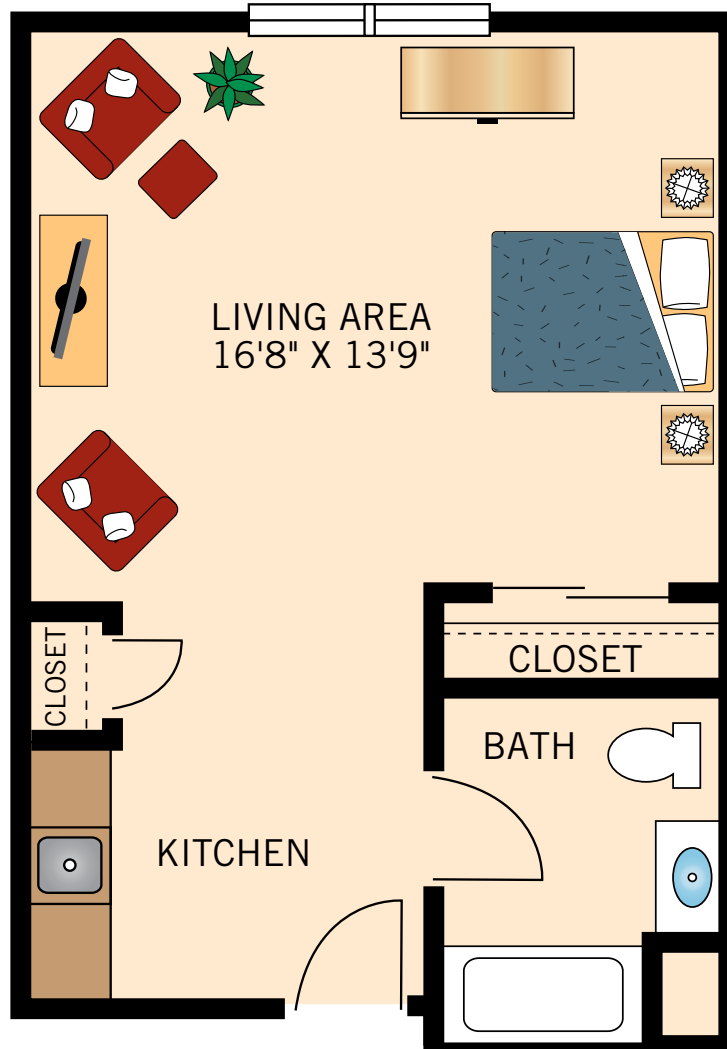

STUDIO

356 Square Feet

Floor plans are not to scale and are shown for comparative purposes only.
Actual apartment floor plans may have minor variations.

STUDIO

399 Square Feet

Floor plans are not to scale and are shown for comparative purposes only.
Actual apartment floor plans may have minor variations.