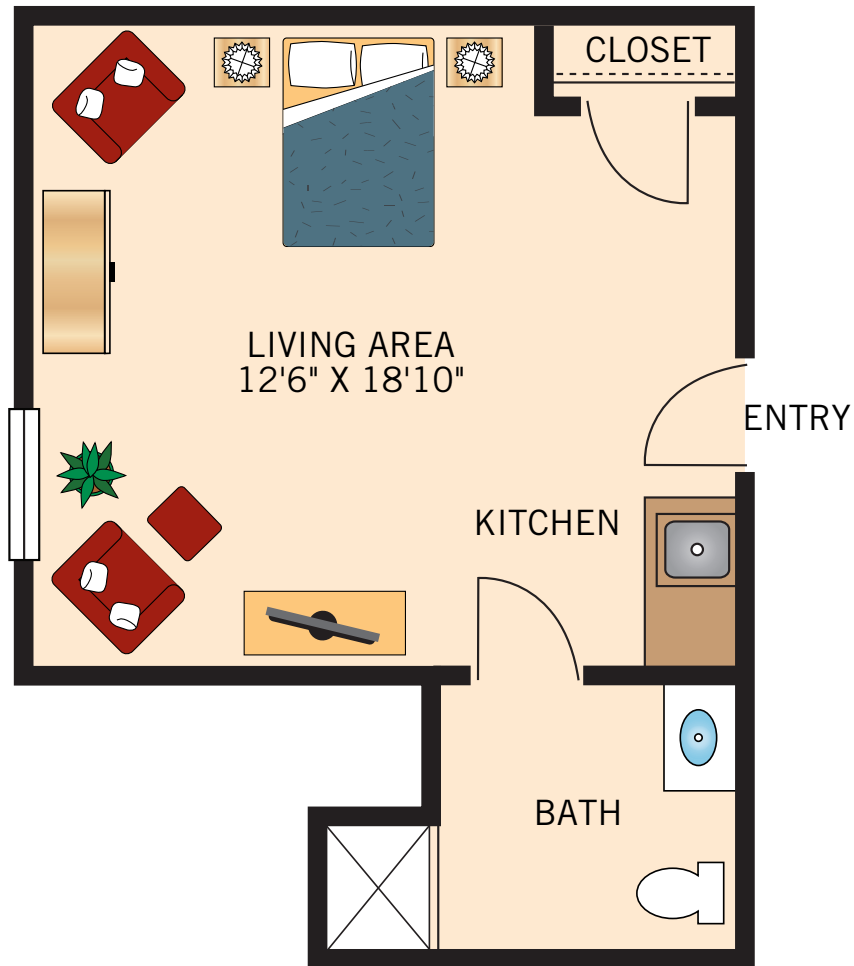

STUDIO

356 Square Feet

Floor plans are not to scale and are shown for comparative purposes only.
Actual apartment floor plans may have minor variations.

STUDIO

399 Square Feet

Floor plans are not to scale and are shown for comparative purposes only.
Actual apartment floor plans may have minor variations.

ONE BEDROOM
567 Square Feet

Floor plans are not to scale and are shown for comparative purposes only.
Actual apartment floor plans may have minor variations.

TWO BEDROOM

812 Square Feet

Floor plans are not to scale and are shown for comparative purposes only.
Actual apartment floor plans may have minor variations.