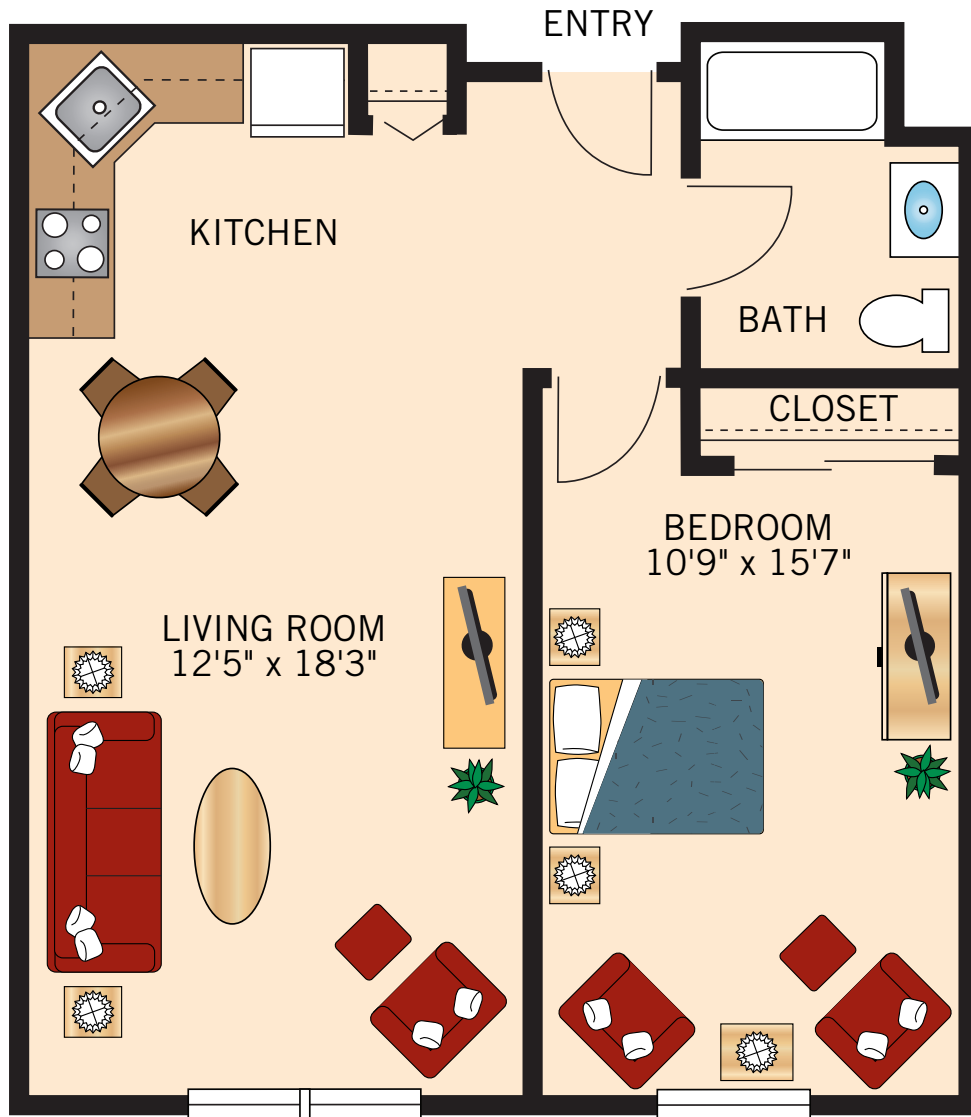

STUDIO

356 Square Feet

Floor plans are not to scale and are shown for comparative purposes only.
Actual apartment floor plans may have minor variations.

STUDIO

399 Square Feet

Floor plans are not to scale and are shown for comparative purposes only.
Actual apartment floor plans may have minor variations.

ONE BEDROOM
567 Square Feet

Floor plans are not to scale and are shown for comparative purposes only.
Actual apartment floor plans may have minor variations.

TWO BEDROOM

812 Square Feet

Floor plans are not to scale and are shown for comparative purposes only.
Actual apartment floor plans may have minor variations.