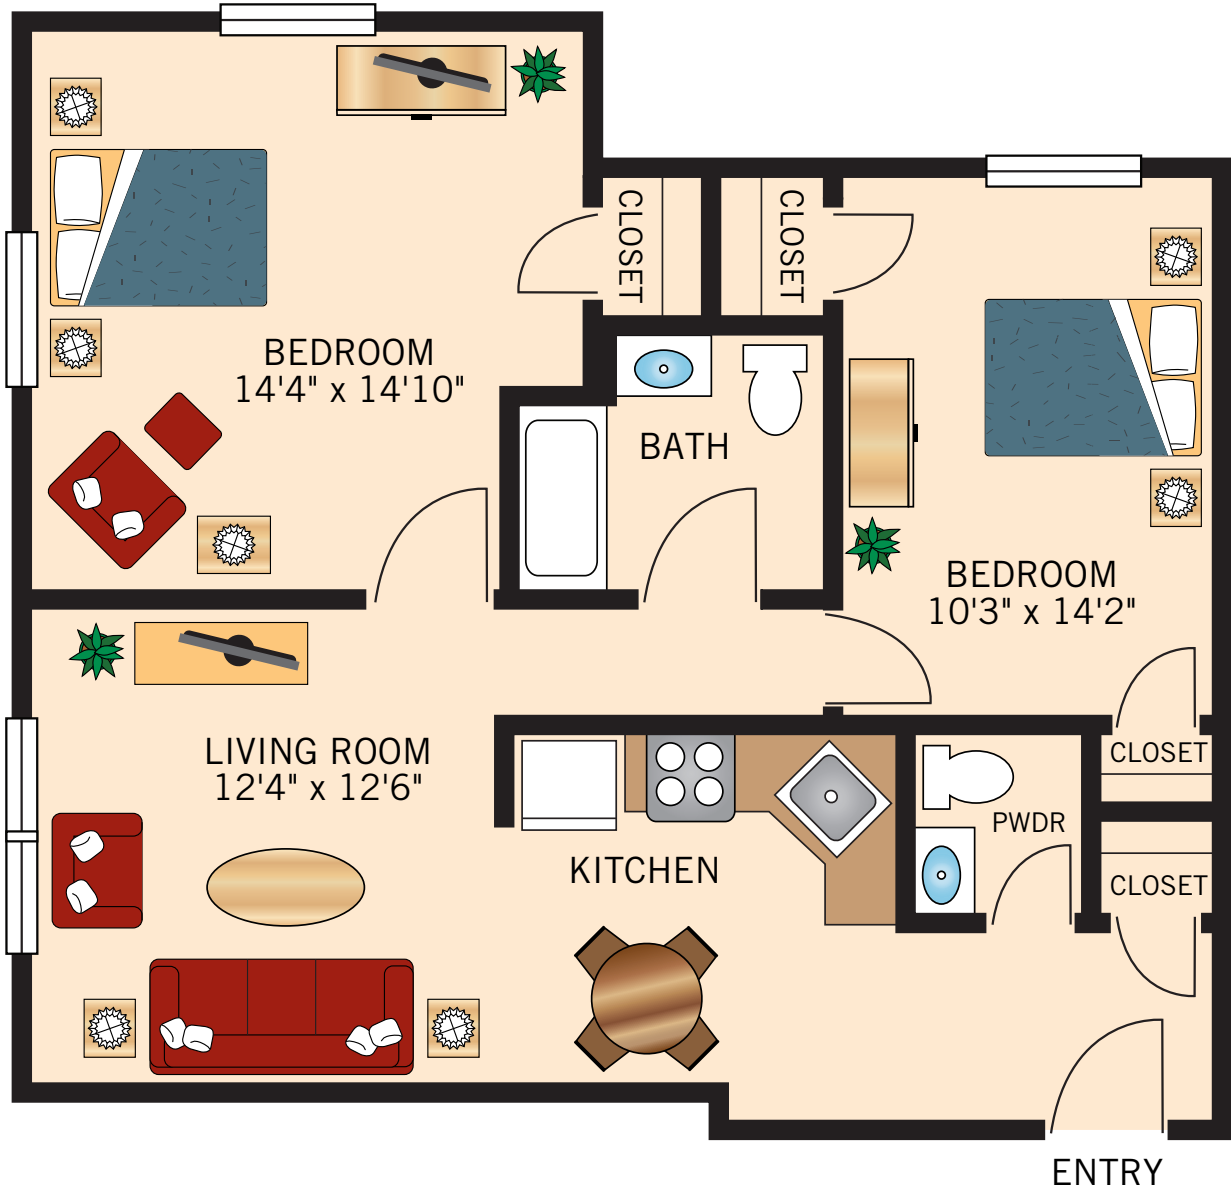

STUDIO

356 Square Feet

Floor plans are not to scale and are shown for comparative purposes only.
Actual apartment floor plans may have minor variations.

STUDIO

399 Square Feet

Floor plans are not to scale and are shown for comparative purposes only.
Actual apartment floor plans may have minor variations.

ONE BEDROOM
567 Square Feet

Floor plans are not to scale and are shown for comparative purposes only.
Actual apartment floor plans may have minor variations.

TWO BEDROOM

812 Square Feet

Floor plans are not to scale and are shown for comparative purposes only.
Actual apartment floor plans may have minor variations.