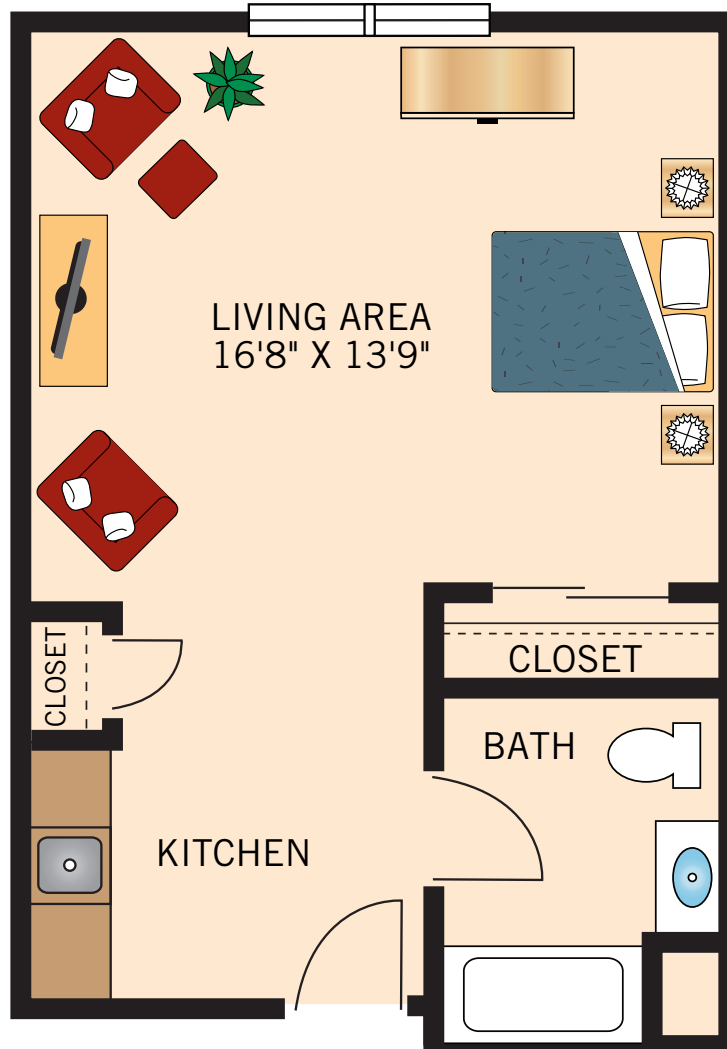

STUDIO

356 Square Feet

Floor plans are not to scale and are shown for comparative purposes only.
Actual apartment floor plans may have minor variations.

STUDIO

399 Square Feet

Floor plans are not to scale and are shown for comparative purposes only.
Actual apartment floor plans may have minor variations.

ONE BEDROOM
567 Square Feet

Floor plans are not to scale and are shown for comparative purposes only.
Actual apartment floor plans may have minor variations.

TWO BEDROOM

812 Square Feet

Floor plans are not to scale and are shown for comparative purposes only.
Actual apartment floor plans may have minor variations.