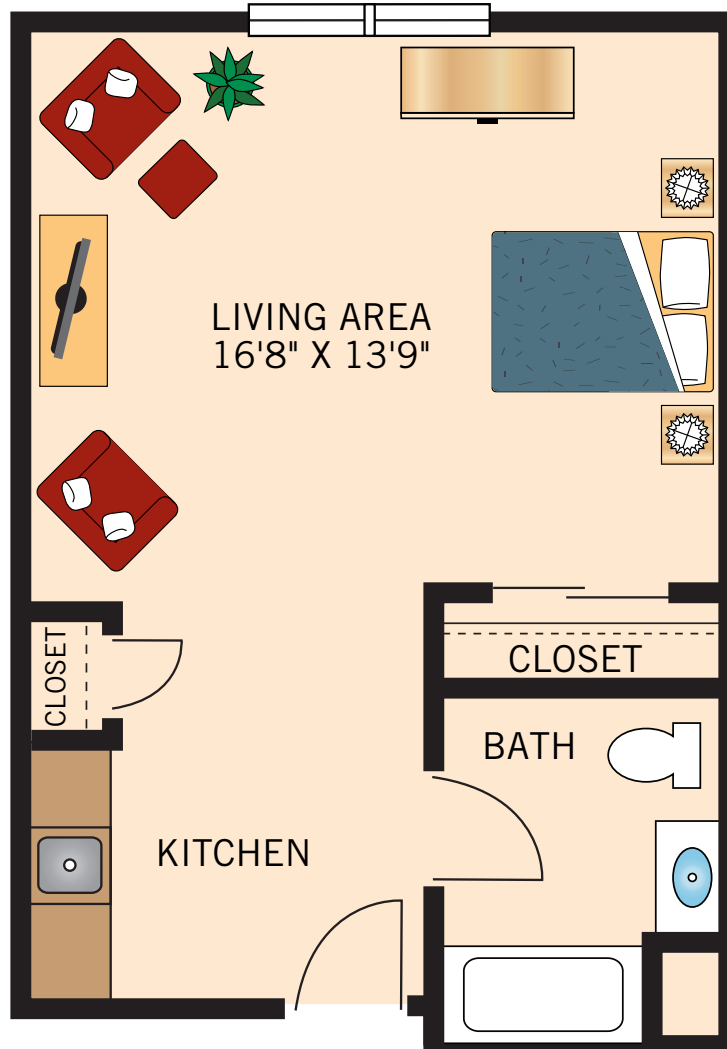

**STUDIO**

356 Square Feet

Floor plans are not to scale and are shown for comparative purposes only.  
Actual apartment floor plans may have minor variations.

## STUDIO

399 Square Feet

Floor plans are not to scale and are shown for comparative purposes only.  
Actual apartment floor plans may have minor variations.